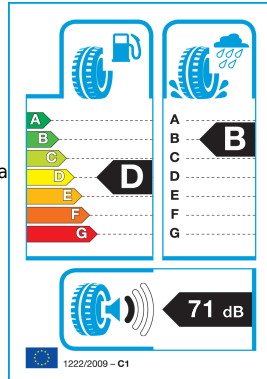

<https://www.gumishop.hr/yokohama-205-55r-16-94h-tl-bluea>